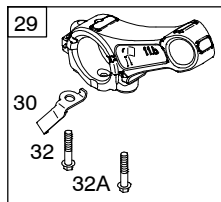

1319 WARNING LABEL

REQUIRED when replacing parts with warning labels affixed.

1058 OPERATOR'S MANUAL

1330 REPAIR MANUAL

1019 LABEL KIT

Illustrations cover a range of engines. Parts shown without corresponding text may not be used on your specific engine.
5750-2 Assemblies include all parts shown in frames. 06/18/2008